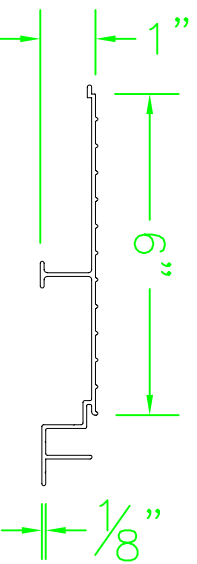

6" ALUMINUM MAIN BOARD
ARIDDEK ALUMINUM DECKING