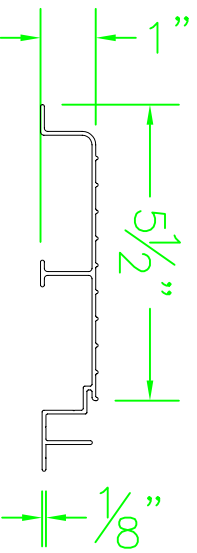

ARIDDEK COMPONENT BLOCKS

5.5" ALUMINUM START BOARD
ARIDDEK ALUMINUM DECKING