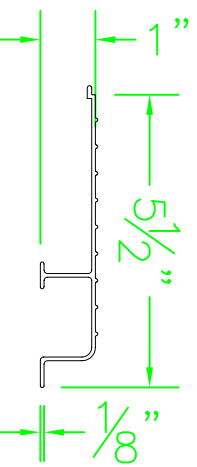

5.5" ALUMINUM FINISH BOARD
ARIDDEK ALUMINUM DECKING

1604 ATHENS HIGHWAY
GAINESVILLE, GA 30507
PH: 678.343.2317
FX: 678.343.2916
TF: 877.270.9387
www.wahoodecks.com

DECK TYPE

COMPONENTS

VIEW

ELEVATION

CUSTOMER	WAHOO DECKS
JOB NAME	ARIDDEK COMPONENTS

DATE	23FEB2009

DESIGNED BY
ML